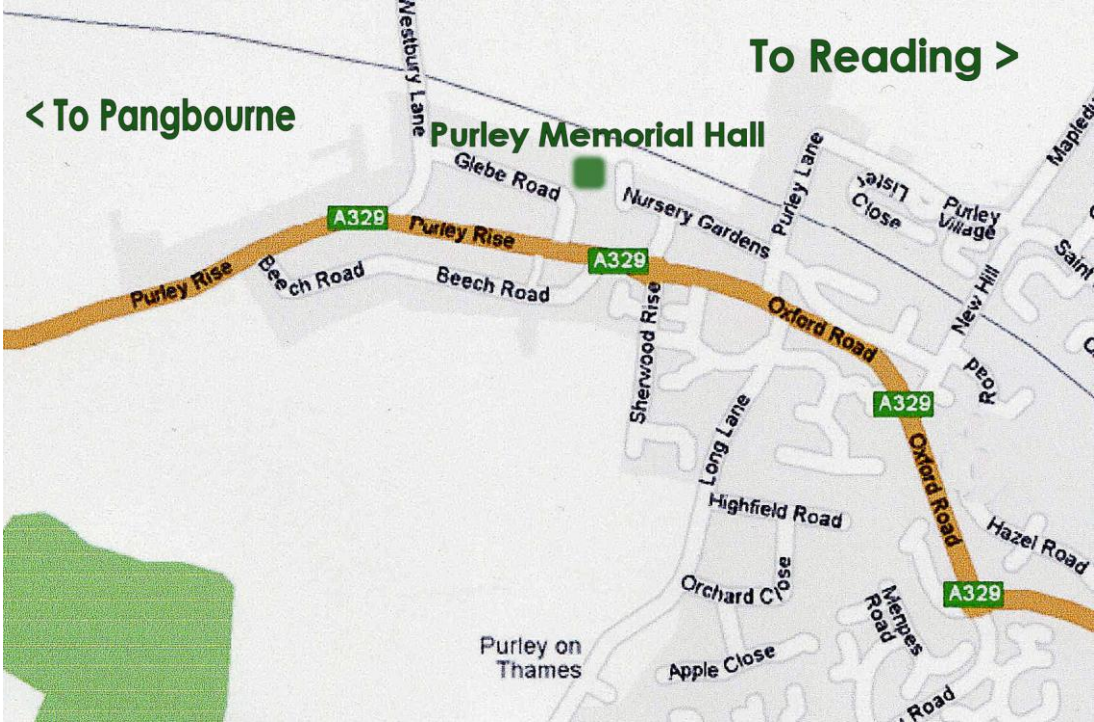

Purley Memorial Hall

Directions and Map

The Purley Memorial Hall, just 4 miles west of Reading Town and 2 miles east of Pangbourne, can be easily reached from the M4 and A4 and is just 100 metres from the A329. **Please note that access to the Memorial Hall is from Glebe Road only.**